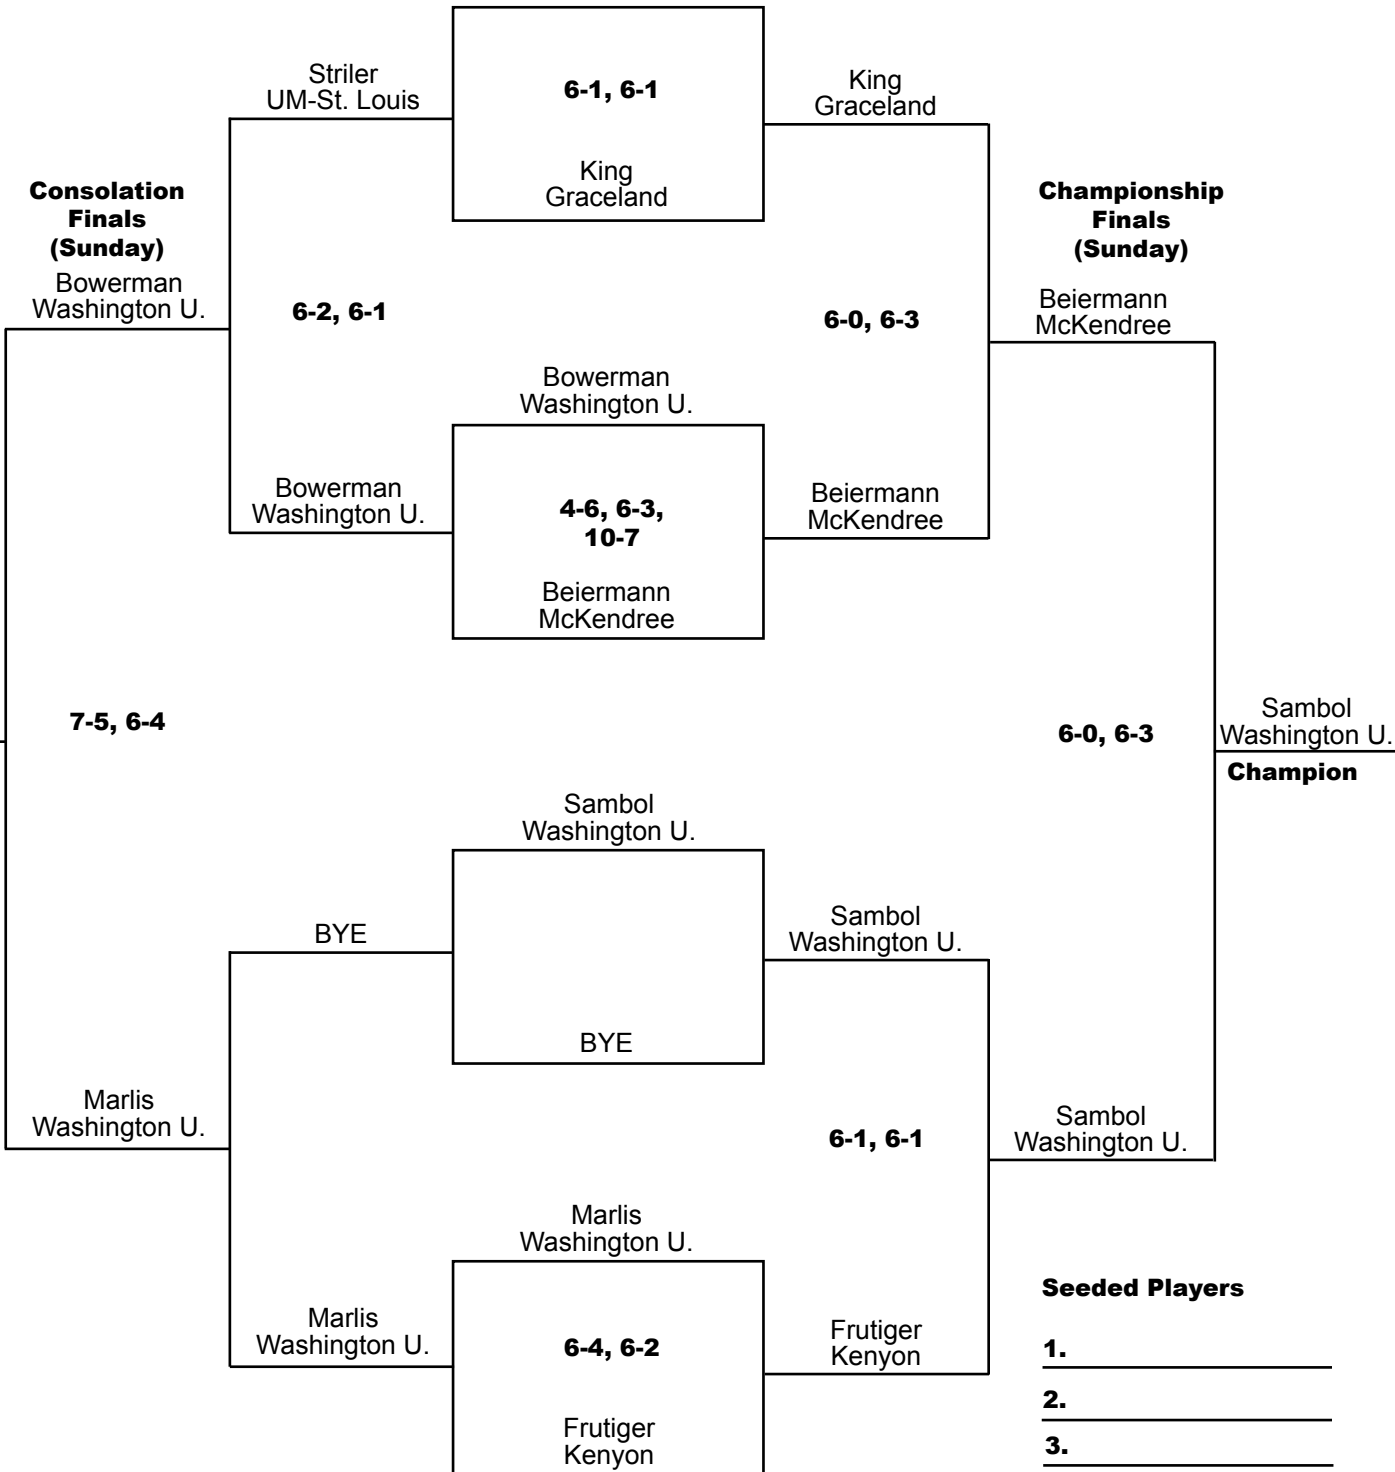

2007 WASHINGTON UNIVERSITY FALL TENNIS INVITATIONAL

WOMEN'S SINGLES-E FLIGHT

Saturday-Sunday, Sept. 15-16

**CONSOLATION
BRACKET**

**First Round
(Saturday)**
Striler
UM-St. Louis

**CHAMPIONSHIP
BRACKET**

**Consolation
Finals
(Sunday)**

**Championship
Finals
(Sunday)**

- Seeded Players**
1. _____
 2. _____
 3. _____
 4. _____