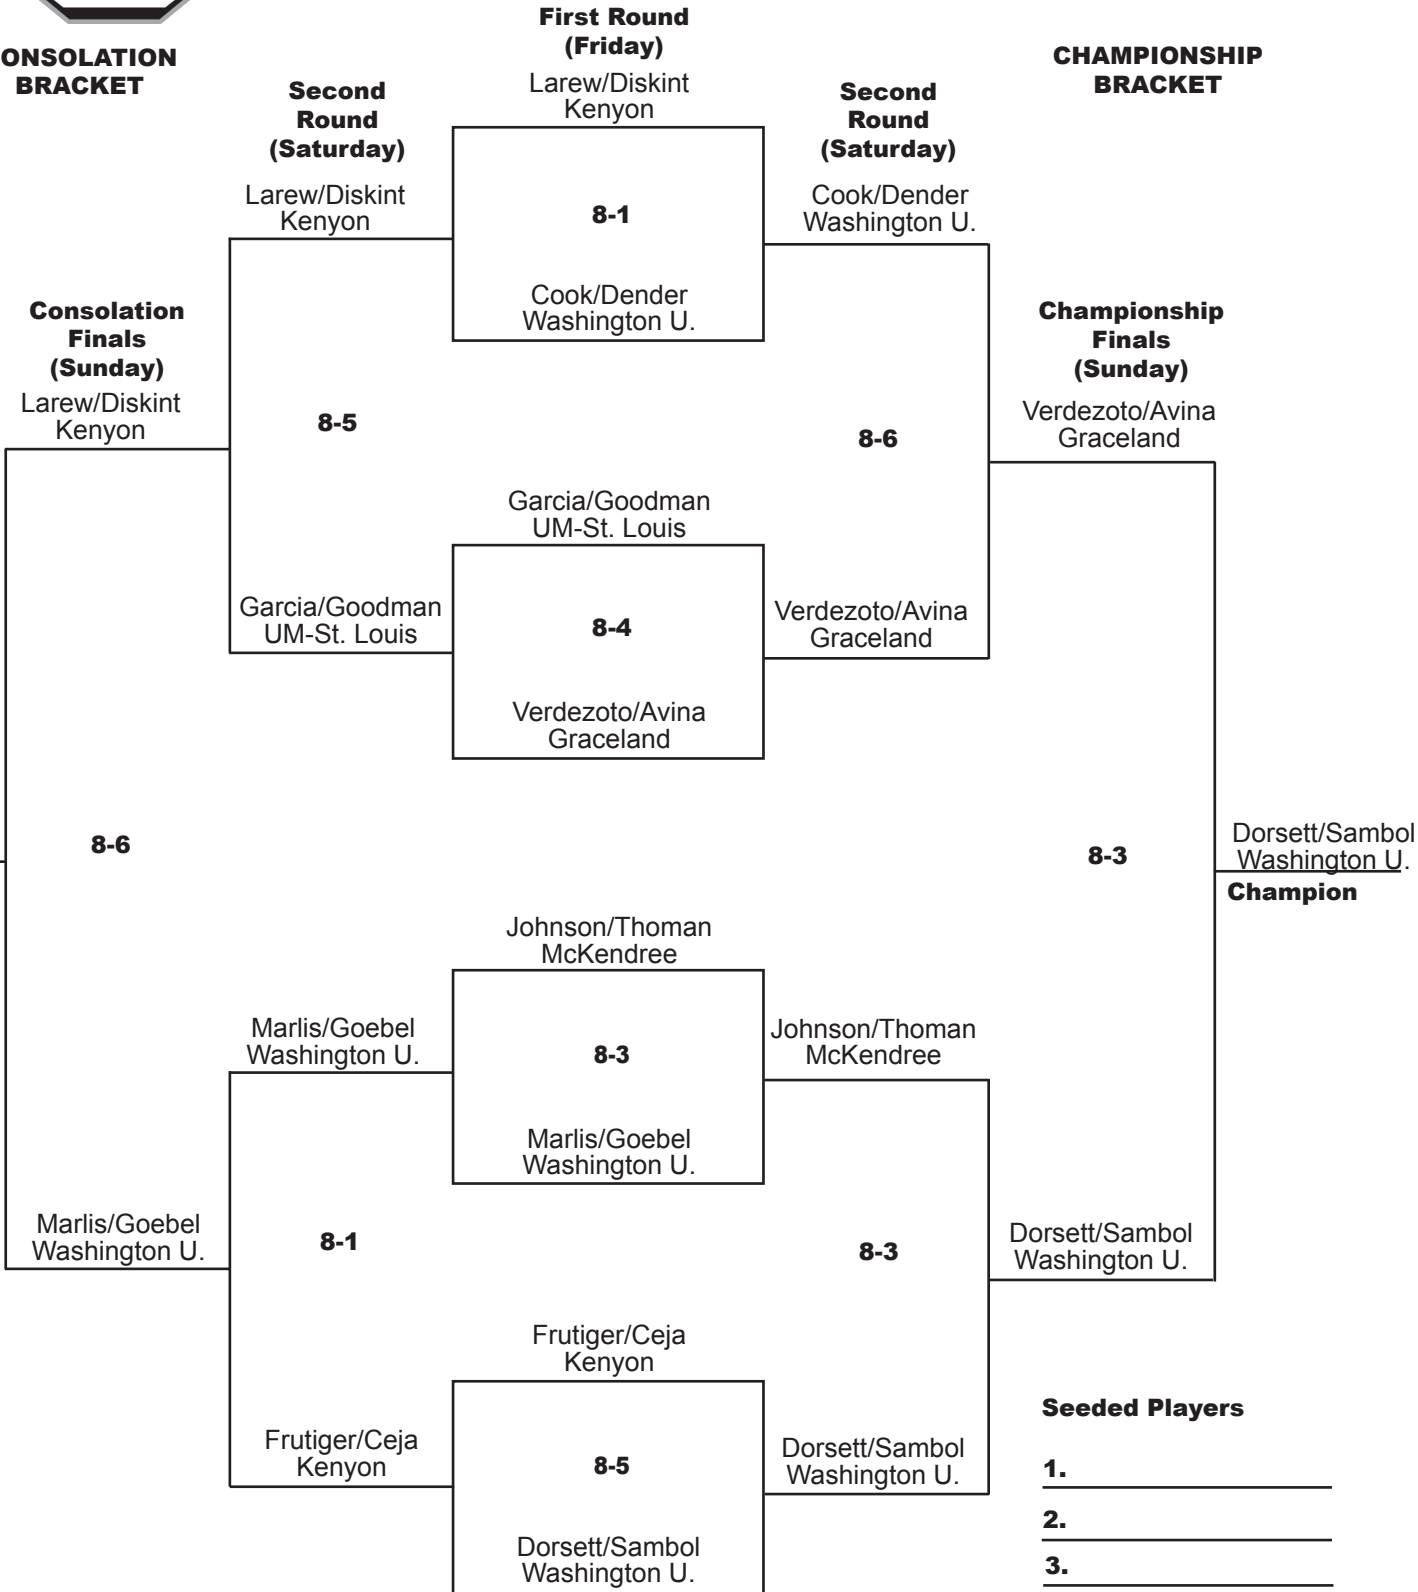

2007 WASHINGTON UNIVERSITY FALL TENNIS INVITATIONAL

WOMEN'S DOUBLES-B FLIGHT

Friday-Sunday, Sept. 14-16

**CONSOLATION
BRACKET**

**Second
Round
(Saturday)**

**First Round
(Friday)**

**Second
Round
(Saturday)**

**CHAMPIONSHIP
BRACKET**

**Consolation
Finals
(Sunday)**

**Championship
Finals
(Sunday)**

- Seeded Players**
1. _____
 2. _____
 3. _____
 4. _____