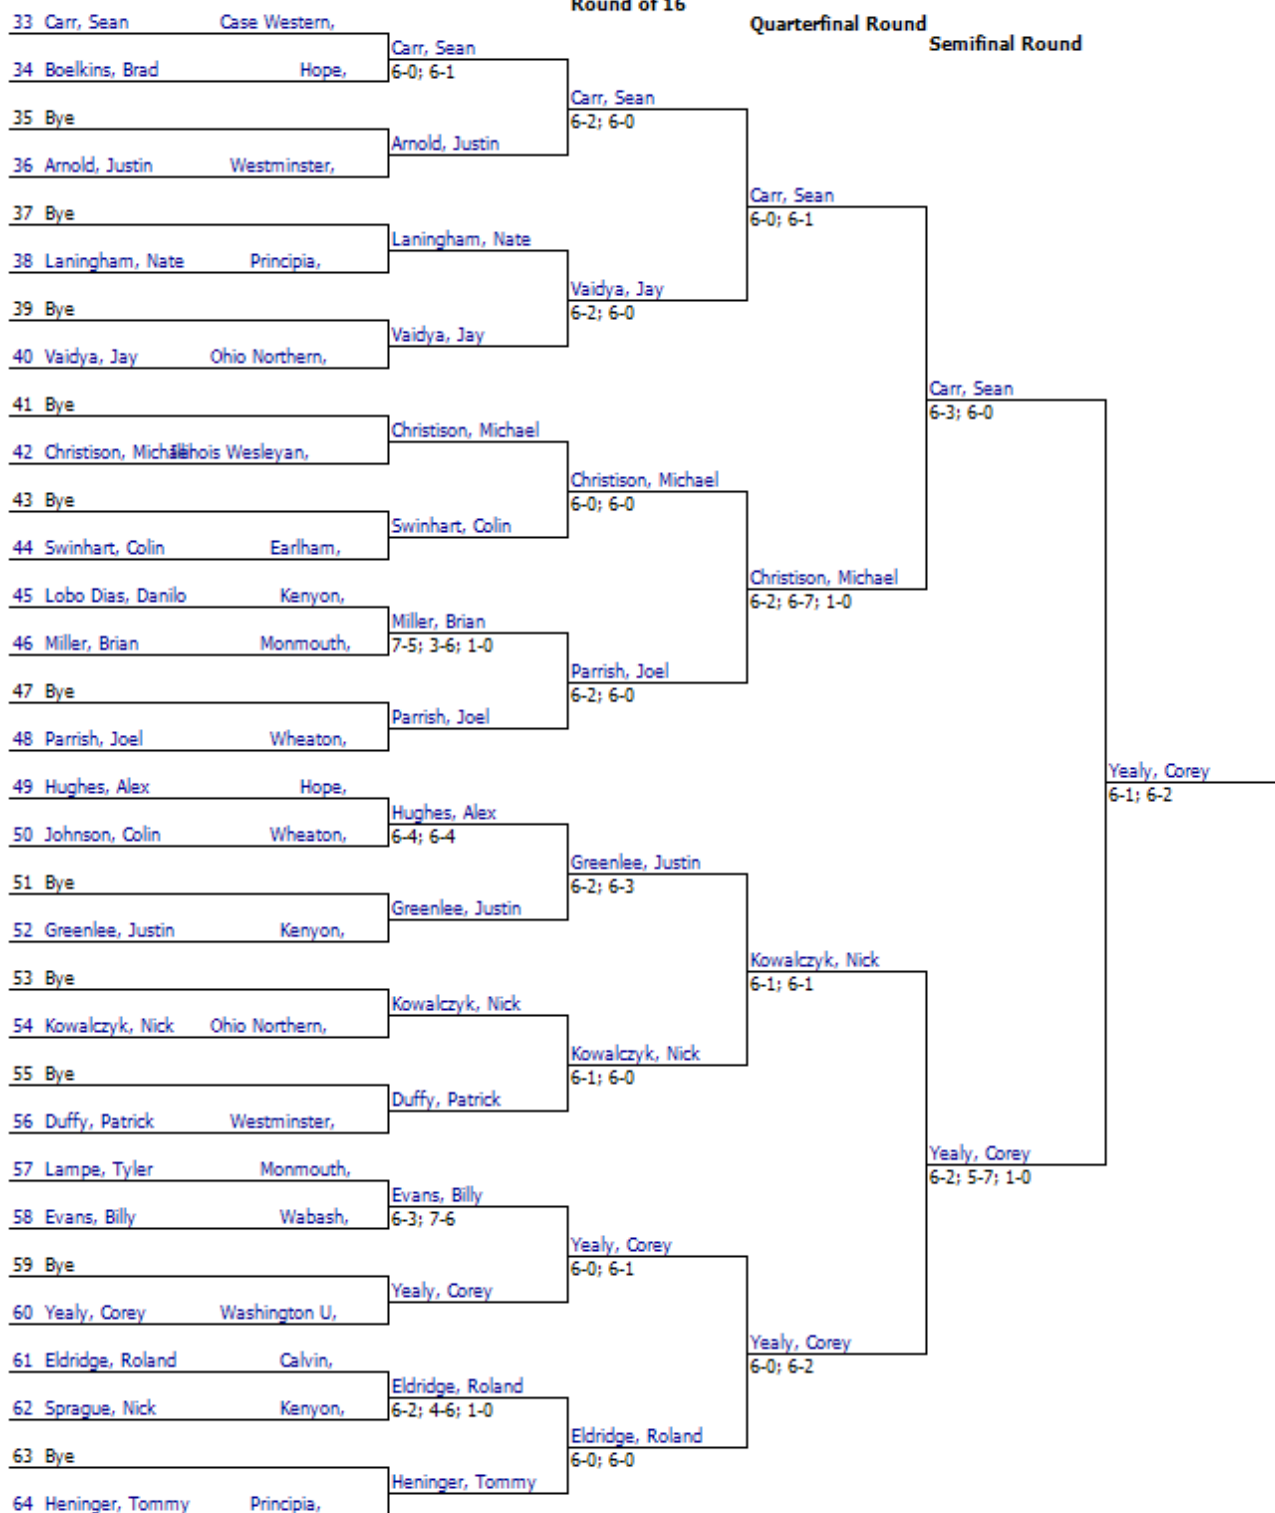

**WILSON/ITA CENTRAL REGION CHAMPIONSHIPS (-1)**  
**St Louis Collegiate Men's Open Singles**

Round of 64

Round of 32

Round of 16

Quarterfinal Round

Semifinal Round

**Round of 32**

**Round of 16**

**Quarterfinal Round**

**Semifinal Round**

**Final Round**