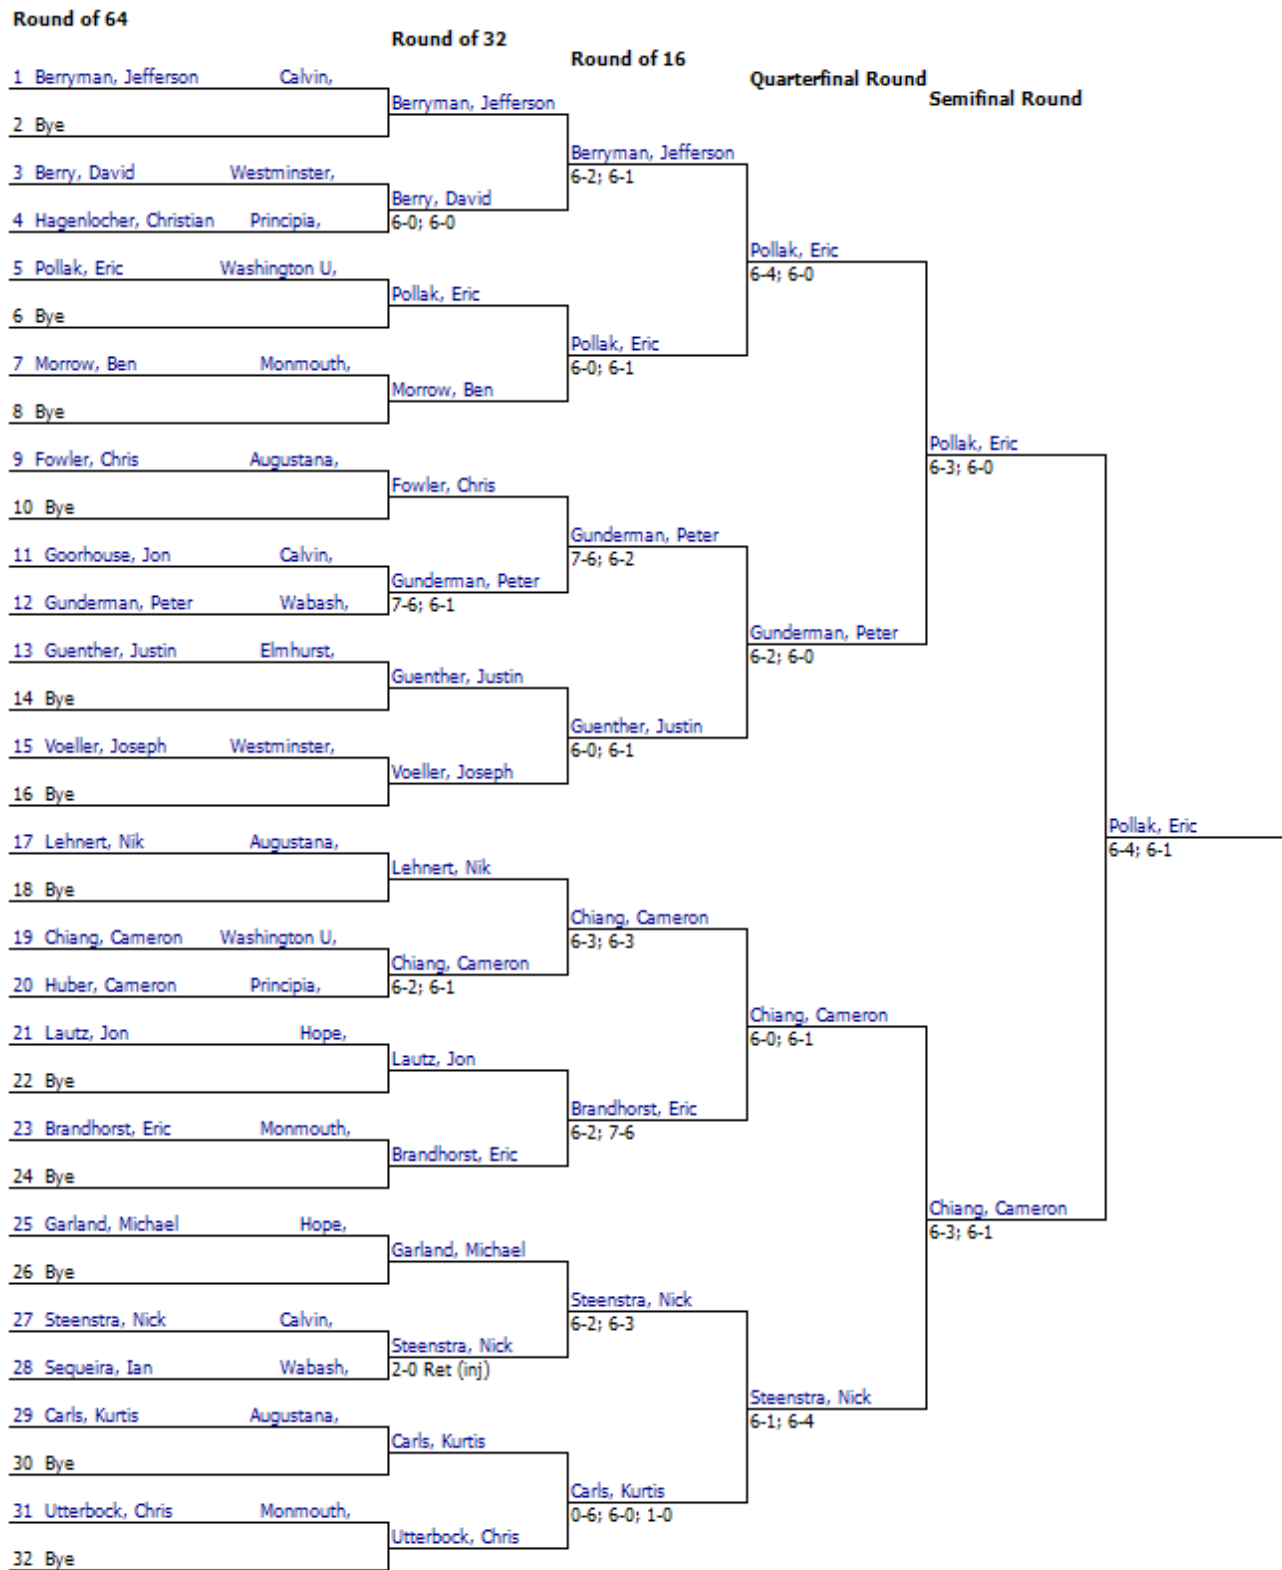

**WILSON/ITA CENTRAL REGION CHAMPIONSHIPS (-1)**  
**St Louis Collegiate Men's Open Singles**

Round of 64

Round of 32

Round of 16

Quarterfinal Round

Semifinal Round

**Round of 32**

**Round of 16**

**Quarterfinal Round**

**Semifinal Round**

**Final Round**