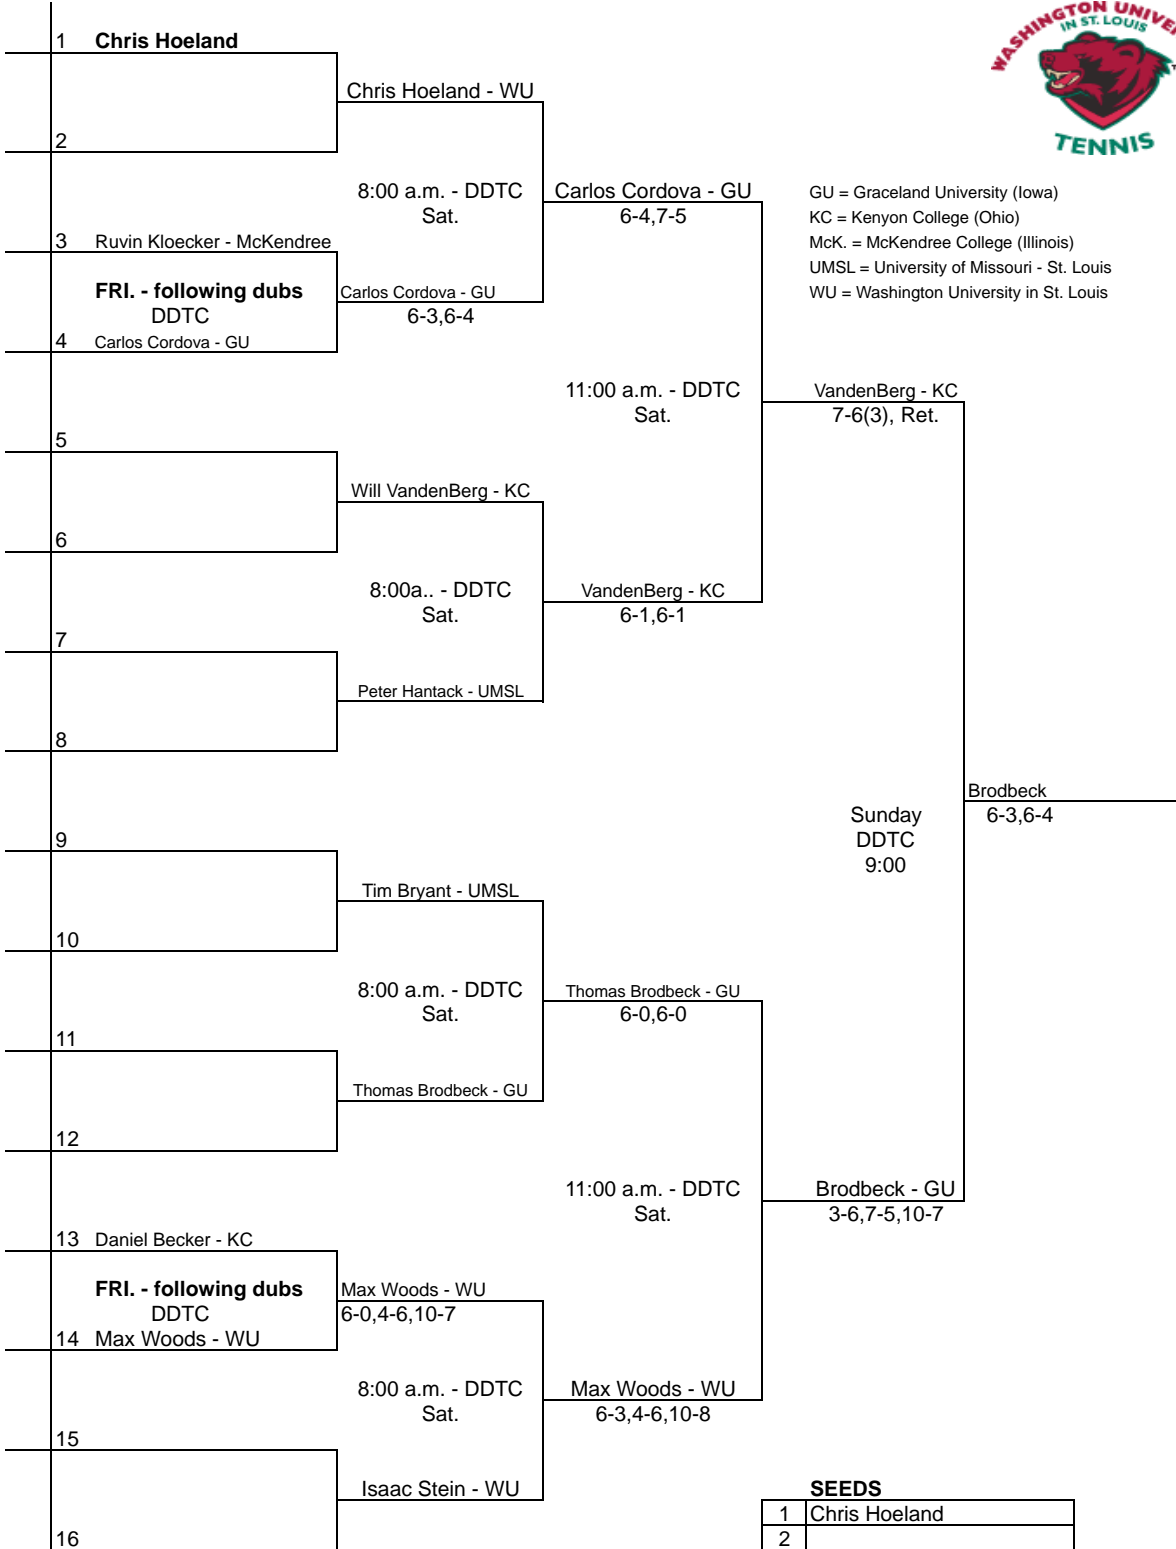

2007 WASH. U. INVITATIONAL
TAO TENNIS CENTER AND DWIGHT DAVIS TENNIS CENTER
SEPTEMBER 14-16, 2007 - B Singles

GU = Graceland University (Iowa)
 KC = Kenyon College (Ohio)
 McK. = McKendree College (Illinois)
 UMSL = University of Missouri - St. Louis
 WU = Washington University in St. Louis

SEEDS

1	Chris Hoeland
2	
3	
4	